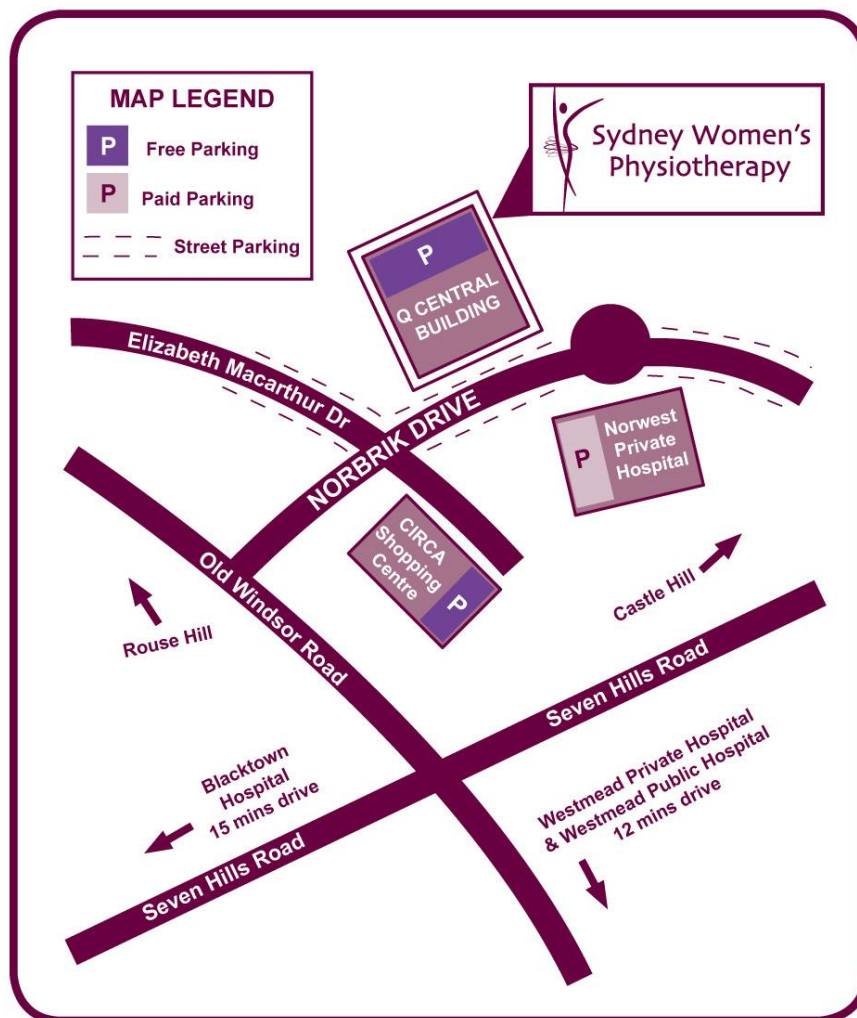

Sydney Women's Physiotherapy

We are located in the Q Central Building, directly opposite Norwest Private Hospital:

Level 1, Suite 106B

10 Norbrik Drive

Bella Vista, NSW 2153

PH: 0412 382 834

Parking Options – please leave a few minutes to find a spot and walk to the clinic

- Plenty of free parking available at the front and underneath the Q central building
- Free parking available in the Circa Shopping Centre carpark – 3 mins walk to the clinic
- On the street – limited free parking available on surrounding streets
- Paid parking available at Norwest Private Hospital